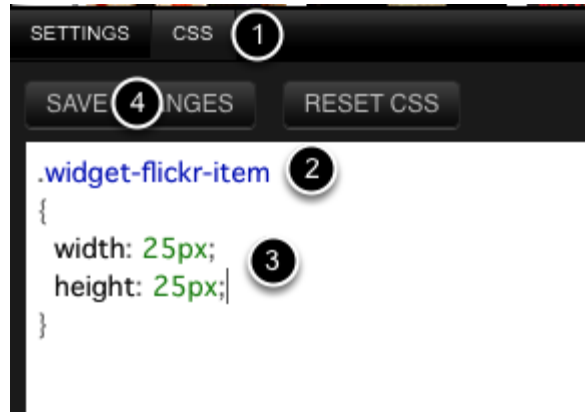

Use the same tag in the **search field (1)** on the Flickr widget panel and your photos will appear in the widget.

Note: Flickr may take hours or even days to propagate new tags.

Change the size of the thumbnail

1 Click on the CSS tab

2 Change the line of CSS to read

```
.widget-flickr-item
{
  width: 25px;
  height: 25px;
}
```

3 Change the width and height values

4 Click the save changes button