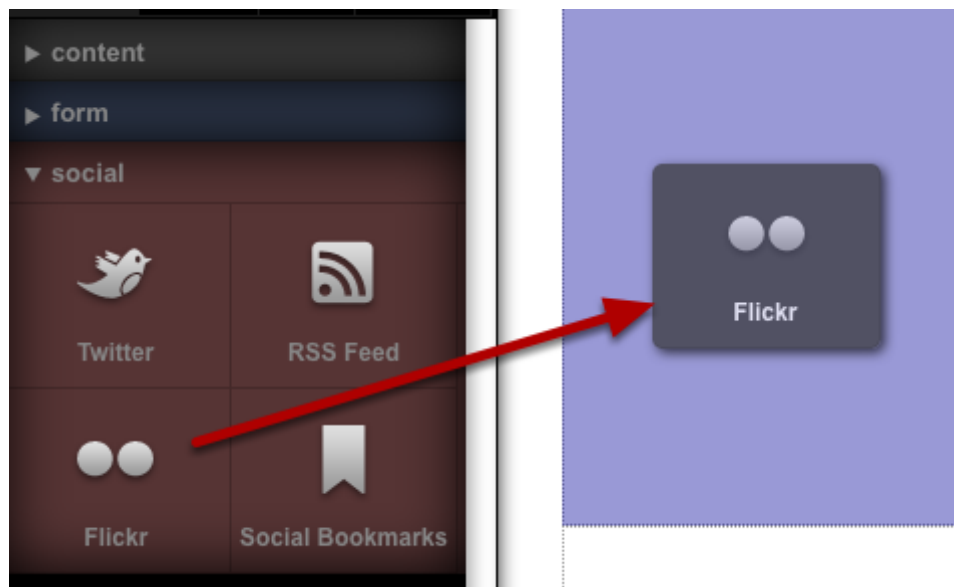

Flickr widget

The Flickr widget displays thumbnails from Flickr that match a search term. Clicking on a thumbnail will display a larger image.

Locate the Flickr widget

Click on the widgets tab and then **Social** (1). You may need to scroll down to see the **Flickr widget** (2)

Drag and drop the Flickr Widget to an edit zone

After a few seconds the widget will appear with a default image selection

Click the edit icon to change the default settings

Enter a new search term

Change the **search term** (1). Click the **OK button** (2) to update the widget. It may take up to 20 seconds to update the widget. Adjust the number of pictures to be shown using the **Amount slider** (3)

Show a specific group of pictures

To use the Flickr widget with a specific set of photos you first need to give them a unique tag in Flickr.

Use the same tag in the **search field (1)** on the Flickr widget panel and your photos will appear in the widget.