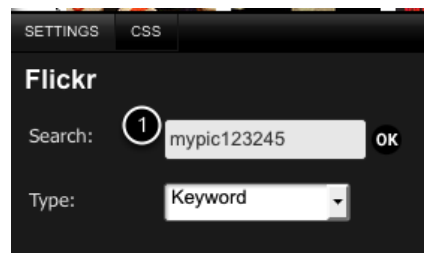

Flickr widget

The Flickr widget displays thumbnails from Flickr that match a search term. Clicking on a thumbnail will display a larger image.

Locate the Flickr widget

Click on the widgets tab and then **Social** (1). You may need to scroll down to see the **Flickr widget** (2)

Drag and drop the Flickr Widget to an edit zone

After a few seconds the widget will appear with a default image selection

Click the edit icon to change the default settings

Enter a new search term

Change the **search term** (1). Click the **OK button** (2) to update the widget. It may take up to 20 seconds to update the widget. Adjust the number of pictures to be shown using the **Amount slider** (3)

Show a specific group of pictures

To use the Flickr widget with a specific set of photos you first need to give them a unique tag in Flickr.

Use the same tag in the **search field (1)** on the Flickr widget panel and your photos will appear in the widget.