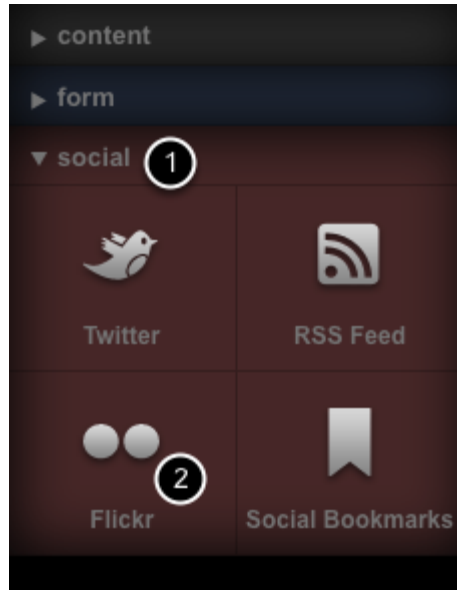

Flickr widget

The Flickr widget displays thumbnails from Flickr that match a search term. Clicking on a thumbnail will display a larger image.

Locate the Flickr widget

Click on the widgets tab and then **Social** (1). You may need to scroll down to see the **Flickr widget** (2)

Drag and drop the Flickr Widget to an edit zone

After a few seconds the widget will appear with a default image selection

Click the edit icon to change the default settings

Enter a new search term

Change the **search term** (1). Click the **OK button** (2) to update the widget. It may take up to 20 seconds to update the widget. Adjust the number of pictures to be shown using the **Amount slider** (3)

Show a specific group of pictures

To use the Flickr widget with a specific set of photos you first need to give them a unique tag in Flickr.

Use the same tag in the **search field (1)** on the Flickr widget panel and your photos will appear in the widget.