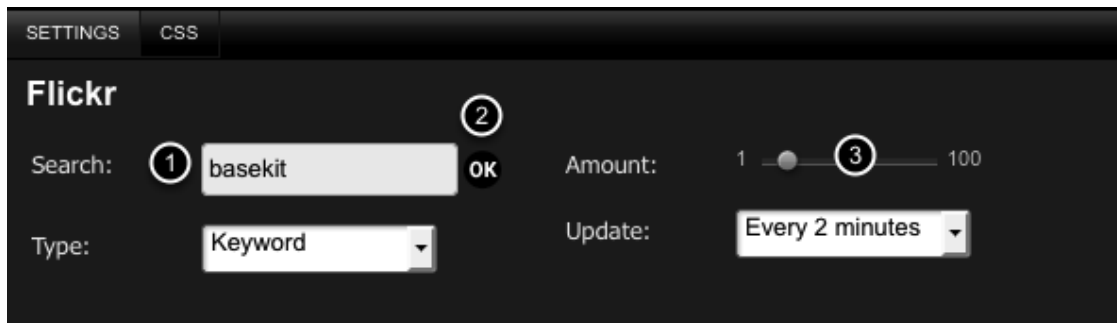

Drag and drop the Flickr Widget to an edit zone

After a few seconds the widget will appear with a default image selection

Click the edit icon to change the default settings

Enter a new search term

Change the **search term** (1). Click the **OK button** (2) to update the widget. It may take up to 20 seconds to update the widget. Adjust the number of pictures to be shown using the **Amount slider** (3)

Show a specific group of pictures

To use the Flickr widget with a specific set of photos you first need to give them a unique tag in Flickr.

Use the same tag in the **search field (1)** on the Flickr widget panel and your photos will appear in the widget.